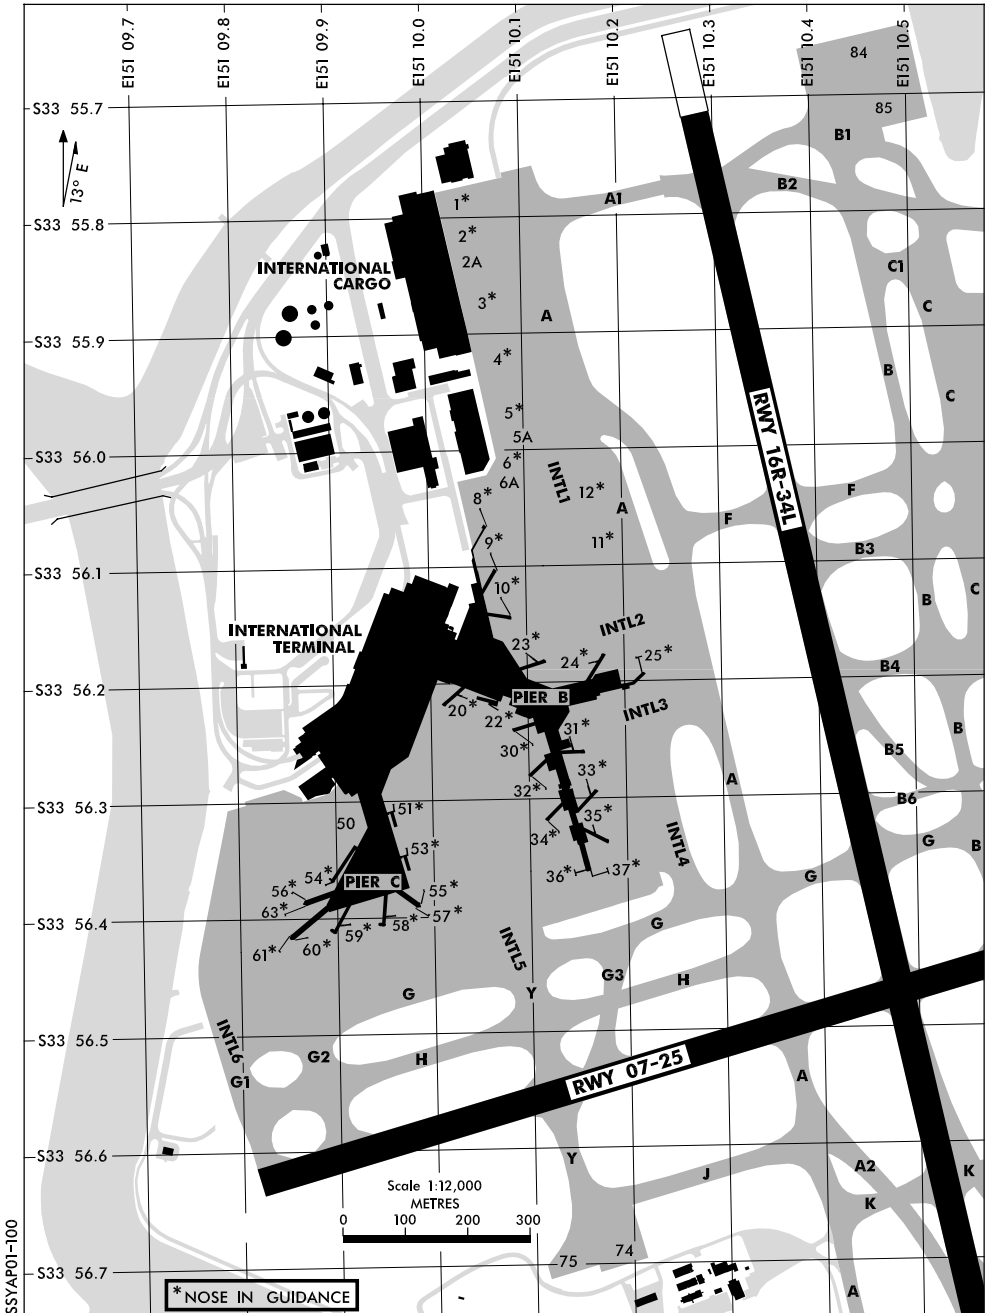

INTERNATIONAL APRON CHART - Page 1.
SYDNEY (KINGSFORD SMITH), NSW

Changes: BAYS 6A & 84.

SSYAP01-100