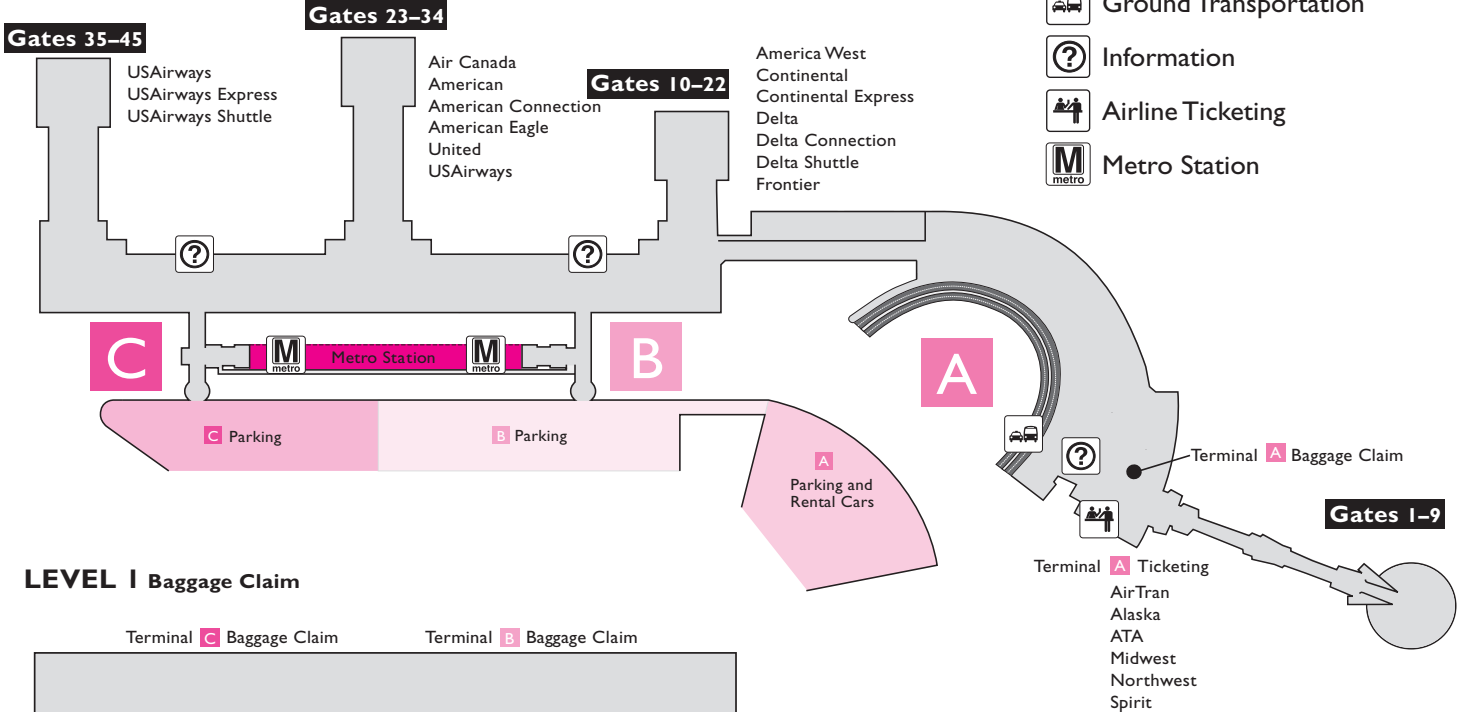

RONALD REAGAN WASHINGTON NATIONAL AIRPORT

LEVEL 3 Ticketing/Check-In

Terminal C Ticketing	Terminal B Ticketing
Air Canada	American
United	AmericaWest
US Airways	Continental
	Delta
	Frontier

LEVEL 2 Concourses/Gates

LEVEL 1 Baggage Claim